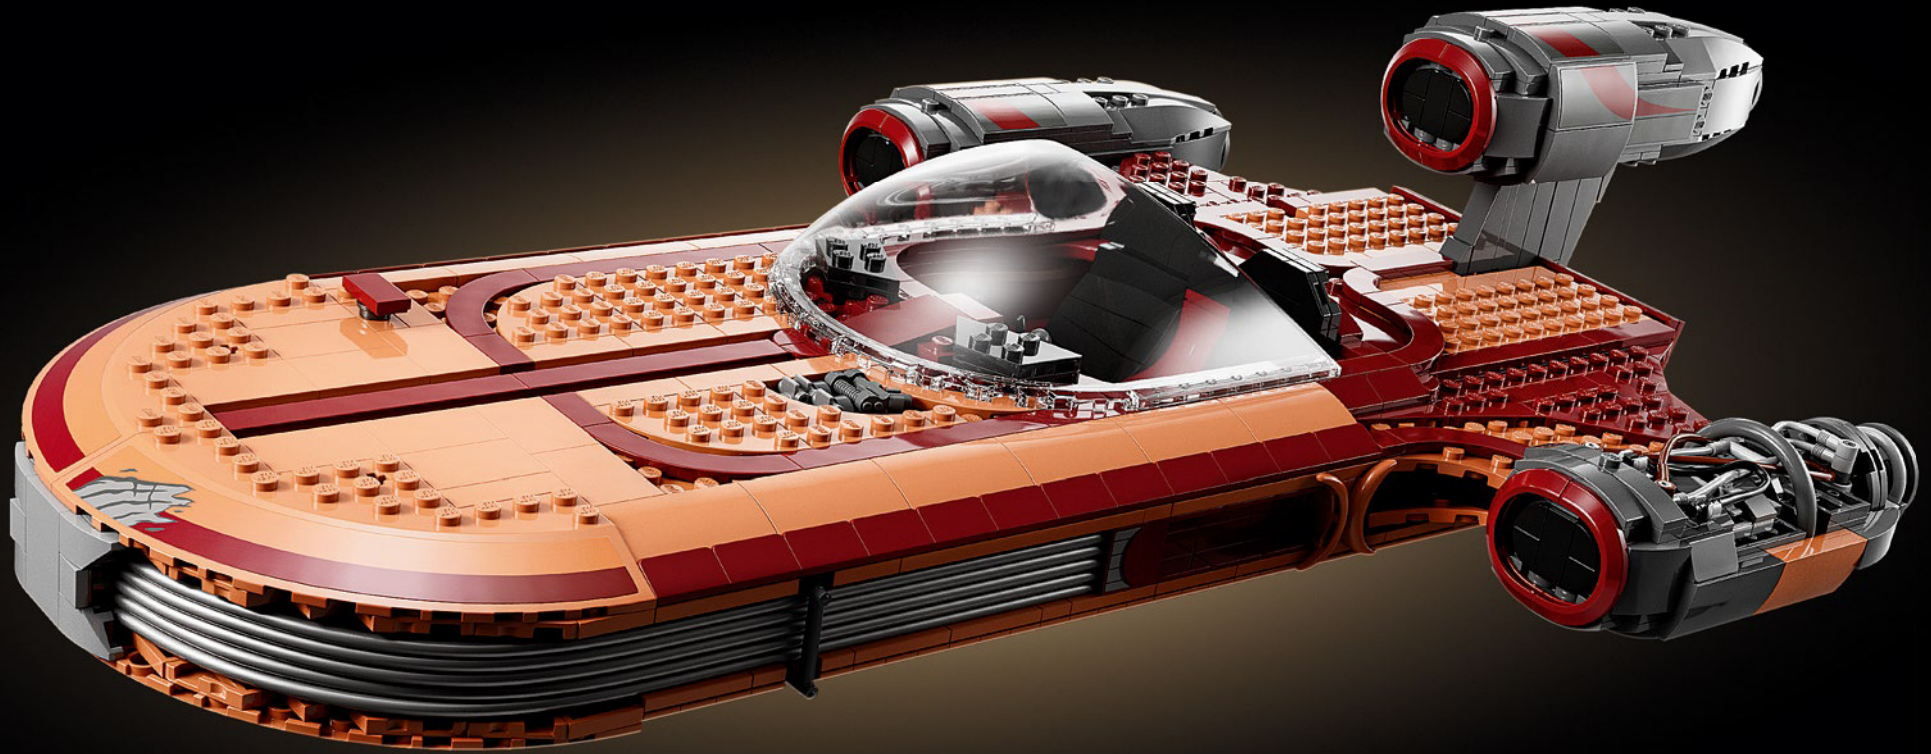

75341

STAR
WARS™

Disney

Booklet available in English on
Heft in deutscher Sprache erhältlich auf
Livret disponible en français sur
Libretto disponibile in Italiano su
Folleto disponible en español en
如需中文版手册, 请访问