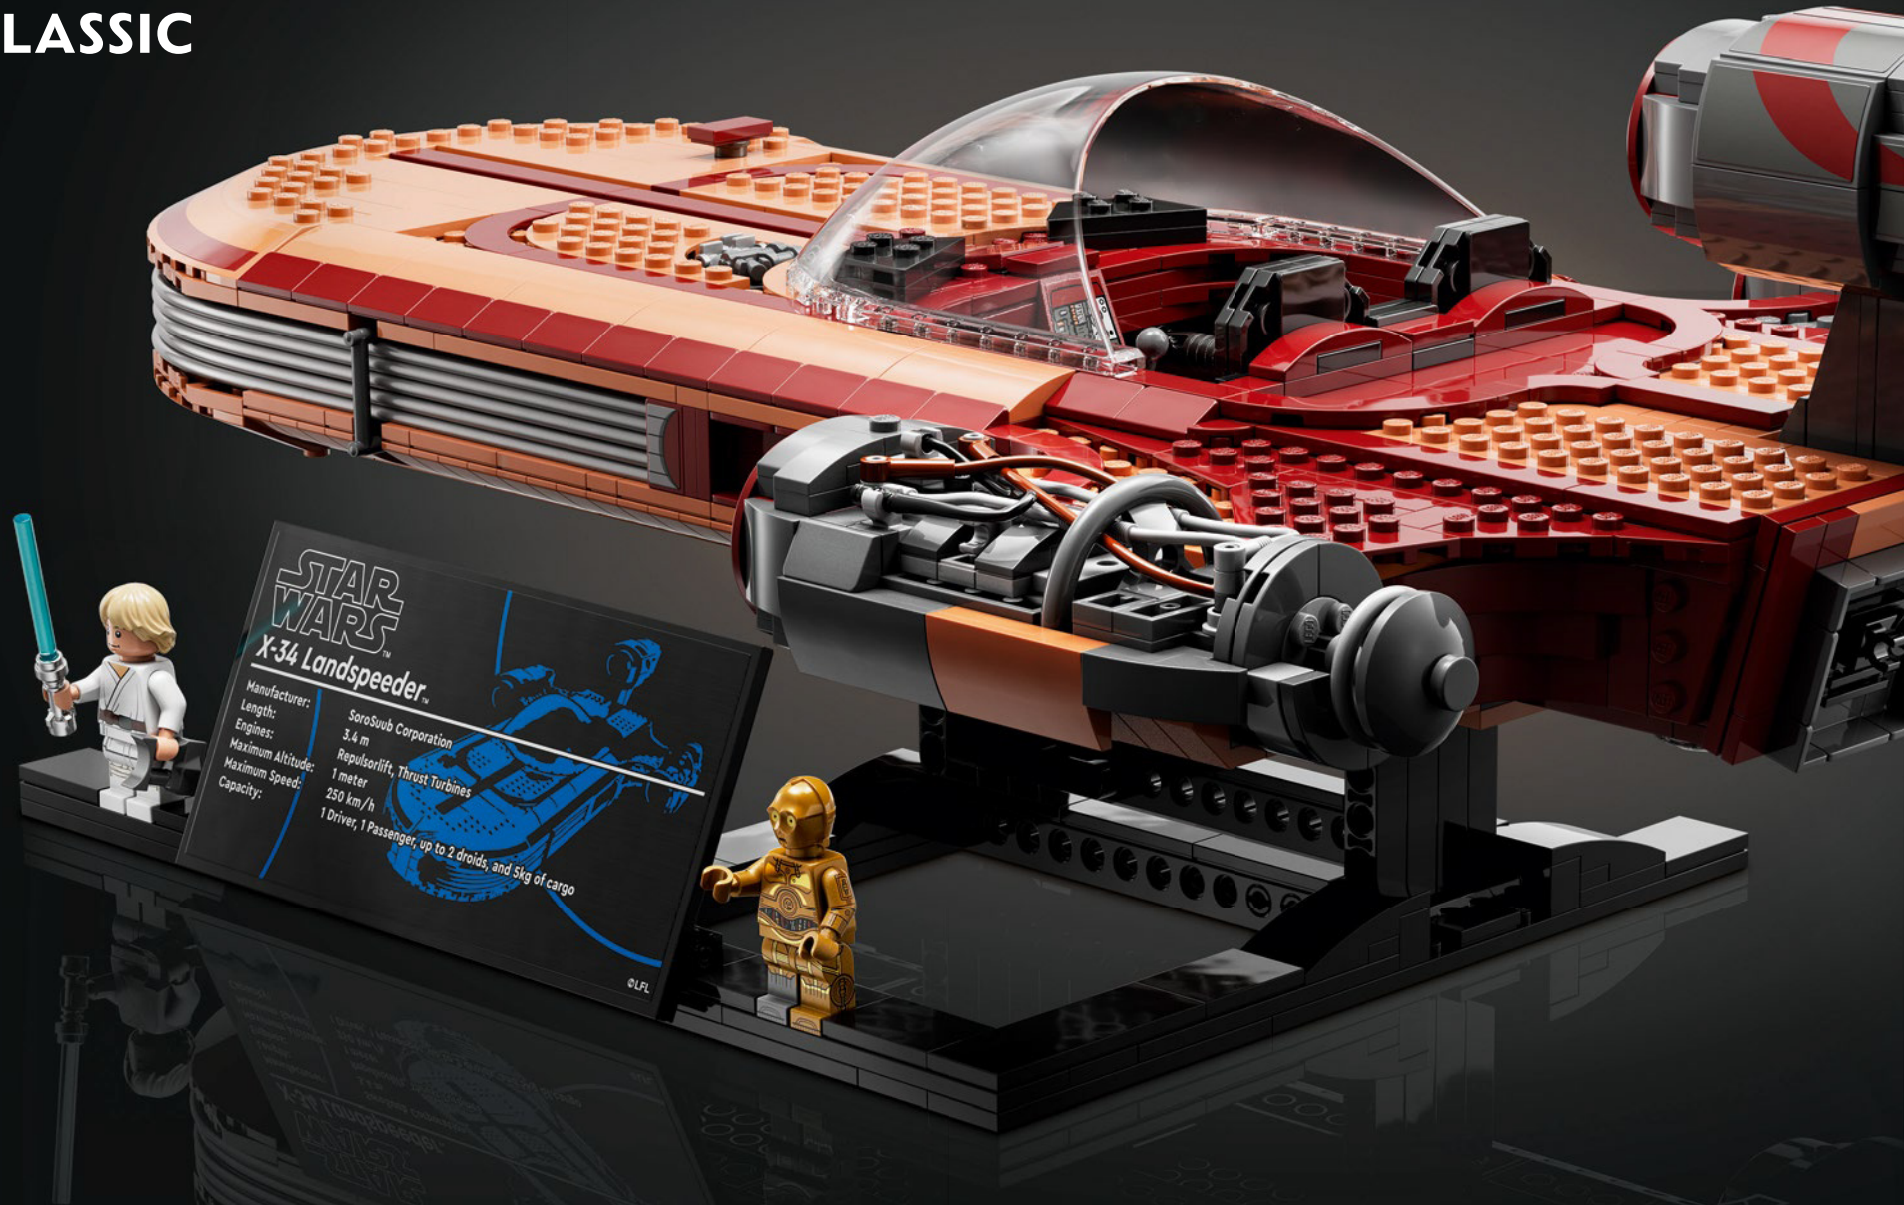

A SOROSUUB CORPORATION CLASSIC