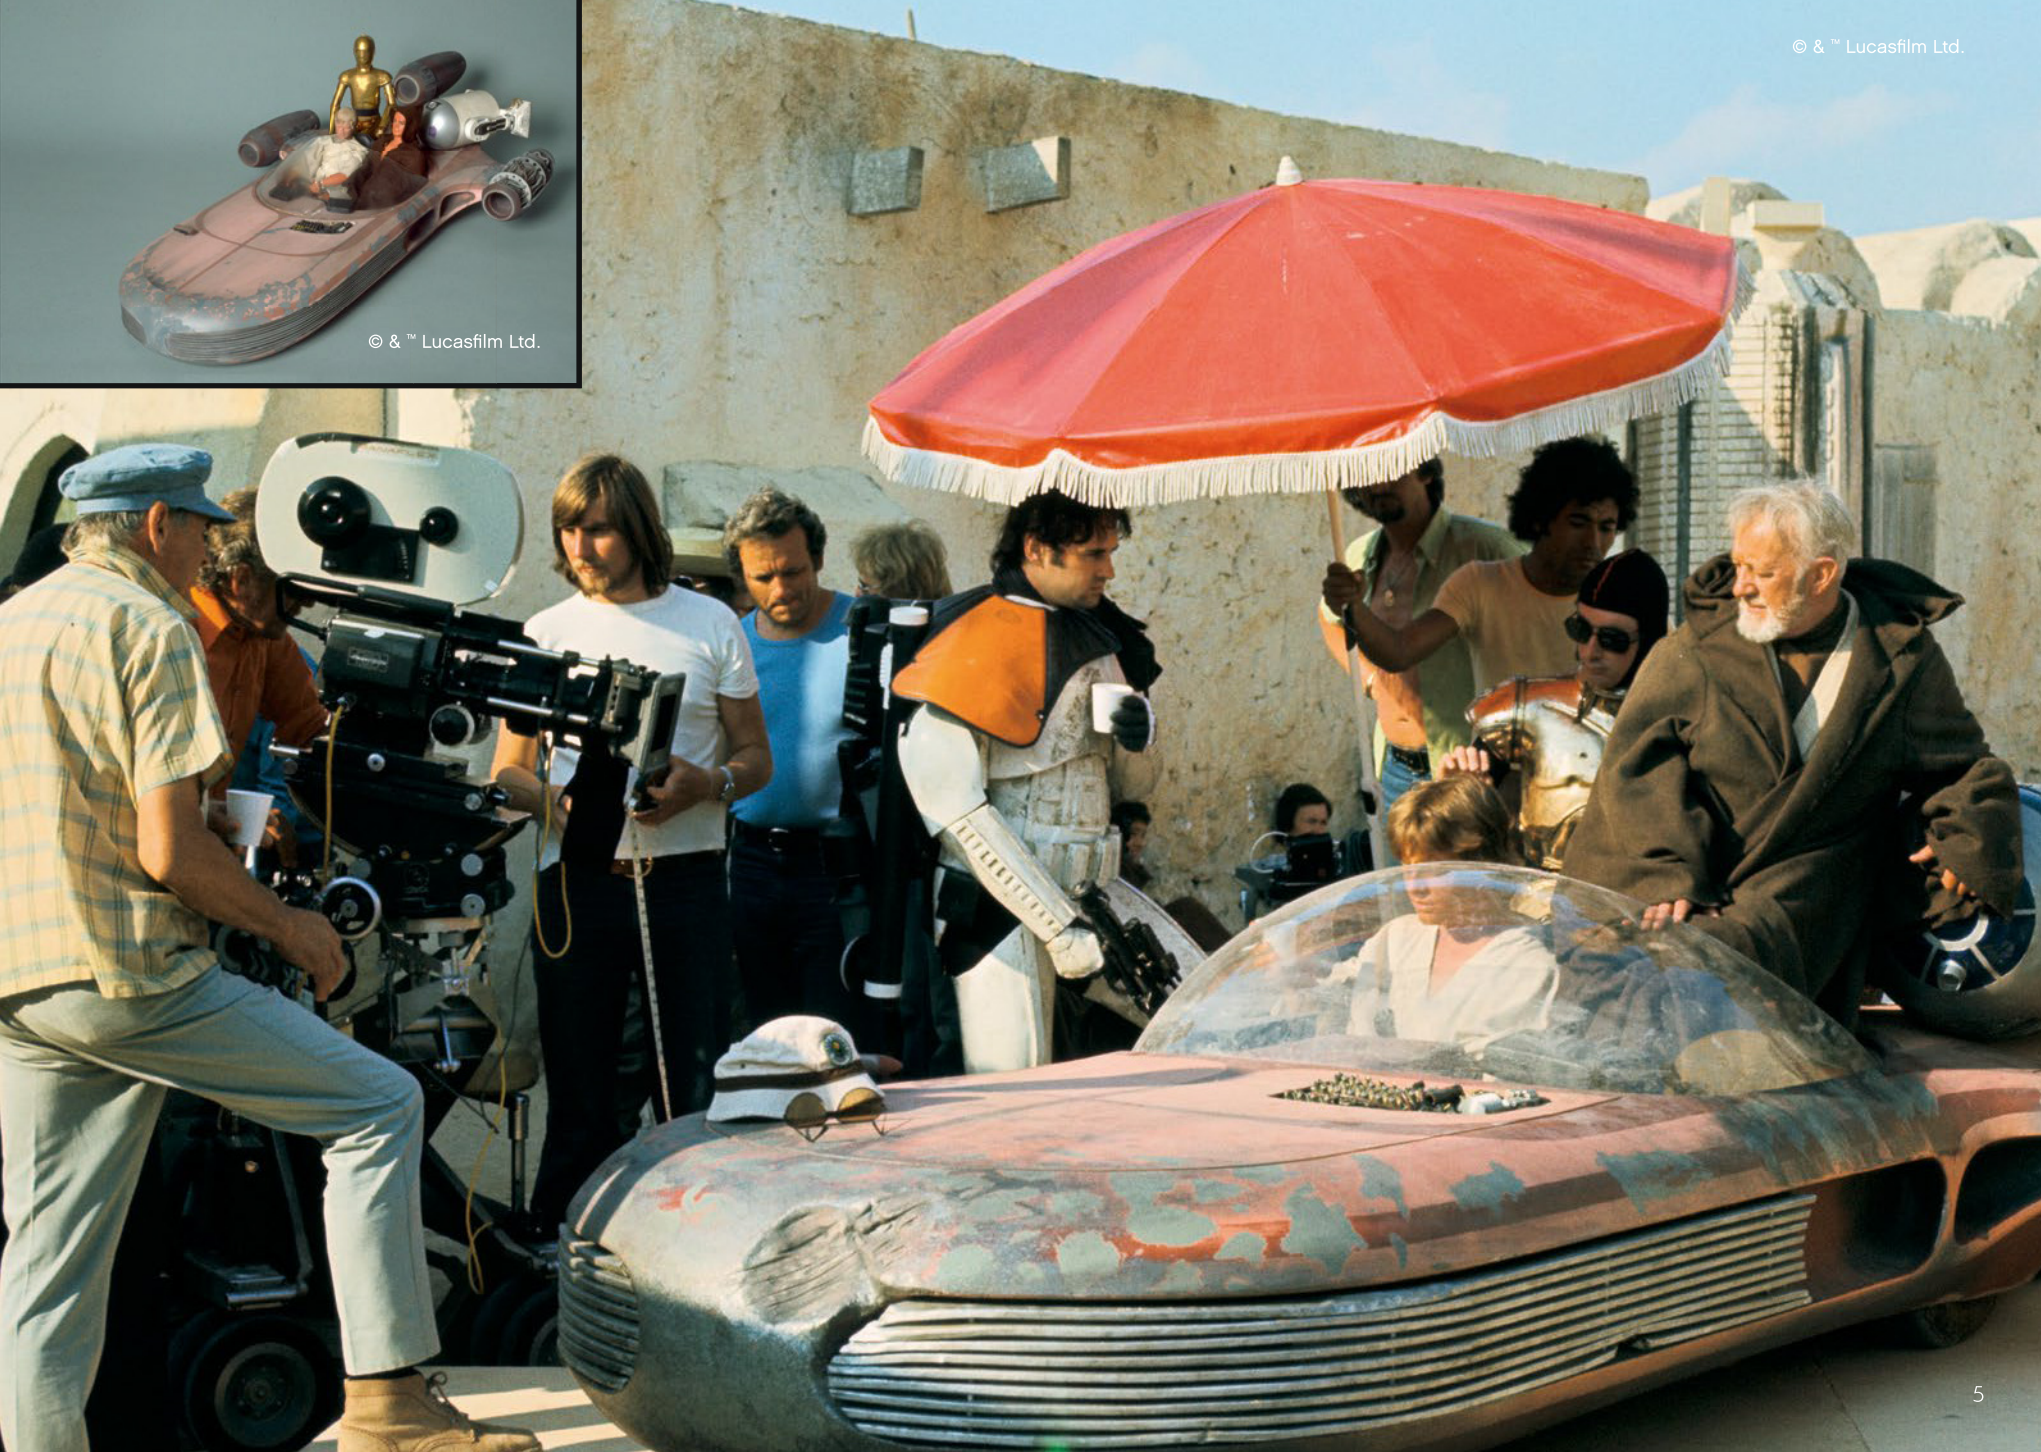

© & ™ Lucasfilm Ltd.