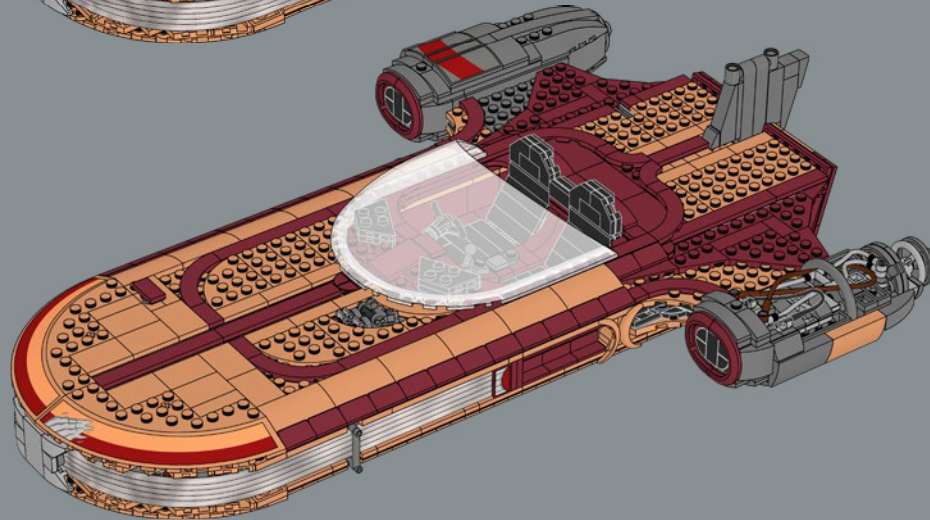

As a *Star Wars*™ superfan, I was thrilled to bring the speeder to life, and this scale allowed us to add a bunch of super cool details, new elements and fun new building techniques. The big windscreen, vital for protecting the speeder's driver and passenger from the intense Tatooine winds, is a new element designed specifically for this model. The first iteration of the speeder had a sand colour scheme, but the nougat colour gave it a much more realistically weather-beaten look. In the movie, the speeder has a powerful thruster that lets it travel at great speed, hovering up to 1 meter (just over 3 feet) above ground. I hope this model will look great "hovering" above your shelf or desk!

César Carvalhosa Soares
LEGO® *Star Wars*™ Designer

A SOROSUUB CORPORATION CLASSIC

With large-scale models like this comes the freedom to incorporate more intricate and authentic details.

- The cockpit is fitted with the design features of its movie counterpart, like right-hand driving, stick shift and detailed dashboard and display.
- Each thrust turbine has its own characteristics. The centre turbine's distinct colour pattern shows signs of multiple repairs with random scrap parts. How the port turbine lost its cowling we may never know. Luke is a skilled pilot, but with a maximum speed of 250 km/h, the speeder has likely seen a mid-air collision or two in its time.
- The display plaque includes technical specifications, a Luke Skywalker minifigure and an all-new C-3PO minifigure unique to this set.